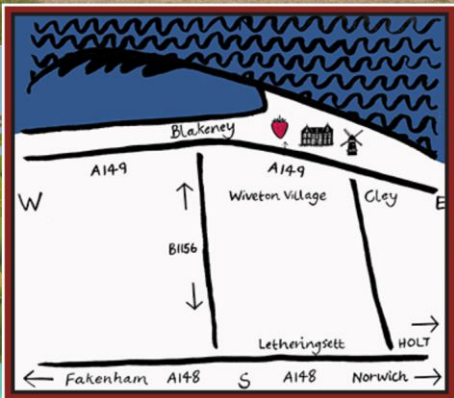

www.wivetonhall.co.uk

OPENING TIMES

Monday 24th July to Sunday 3th September

Plus 9th & 10th September

Open every day 10am to 5pm

MAZE & ACTIVITIES

- Get lost in Wiveton Hall's new Maize Maze
- Two mazes, one for small children
- Fun quiz trails
- Enjoy eating at Wiveton Hall Café – please book 01263 740515

ADMISSION

Adult - £5.00 Children (3-16) - £4.00

Family - £15.00 (2 Adults + 2 Children)

Wiveton Hall, off A149 Coast Road,
midway between Blakeney and Cley, Norfolk

Visit us online at: www.wivetonhall.co.uk